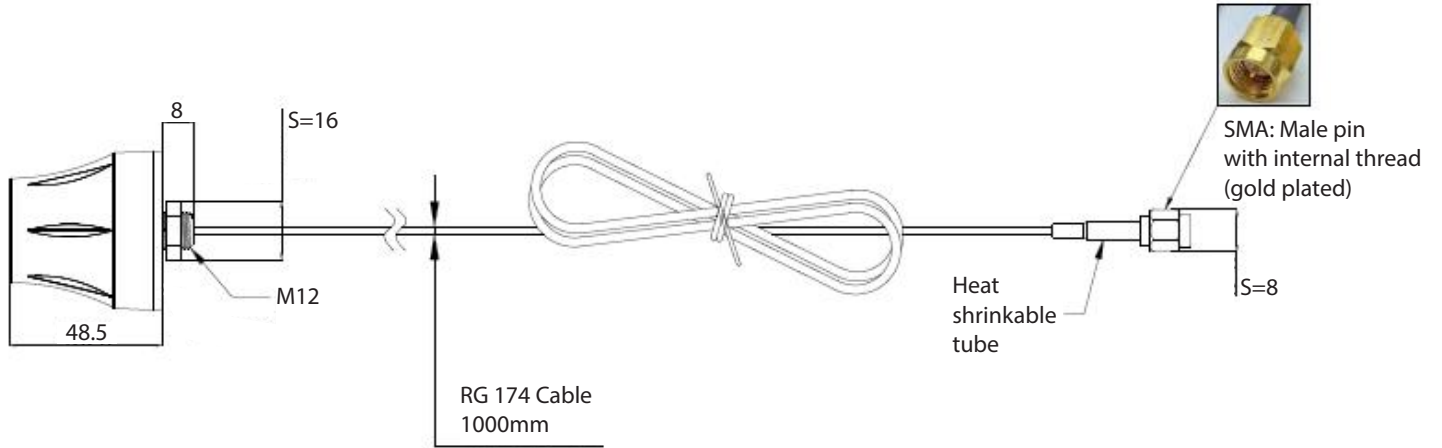

Specification Sheet – AC2H032C-DOM Antenna

United States

Contemporary Control
Systems, Inc.

Tel: +1 630 963 7070

Fax: +1 630 963 0109

info@ccontrols.com

China

Contemporary Controls
(Suzhou) Co. Ltd

Tel: +86 512 68095866

Fax: +86 512 68093760

info@ccontrols.com.cn

United Kingdom

Contemporary Controls Ltd

Tel: +44 (0)24 7641 3786

Fax: +44 (0)24 7641 3923

ccl.info@ccontrols.com

Germany

Contemporary Controls GmbH

Tel: +49 341 520359 0

Fax: +49 341 520359 16

ccg.info@ccontrols.com

www.ccontrols.com